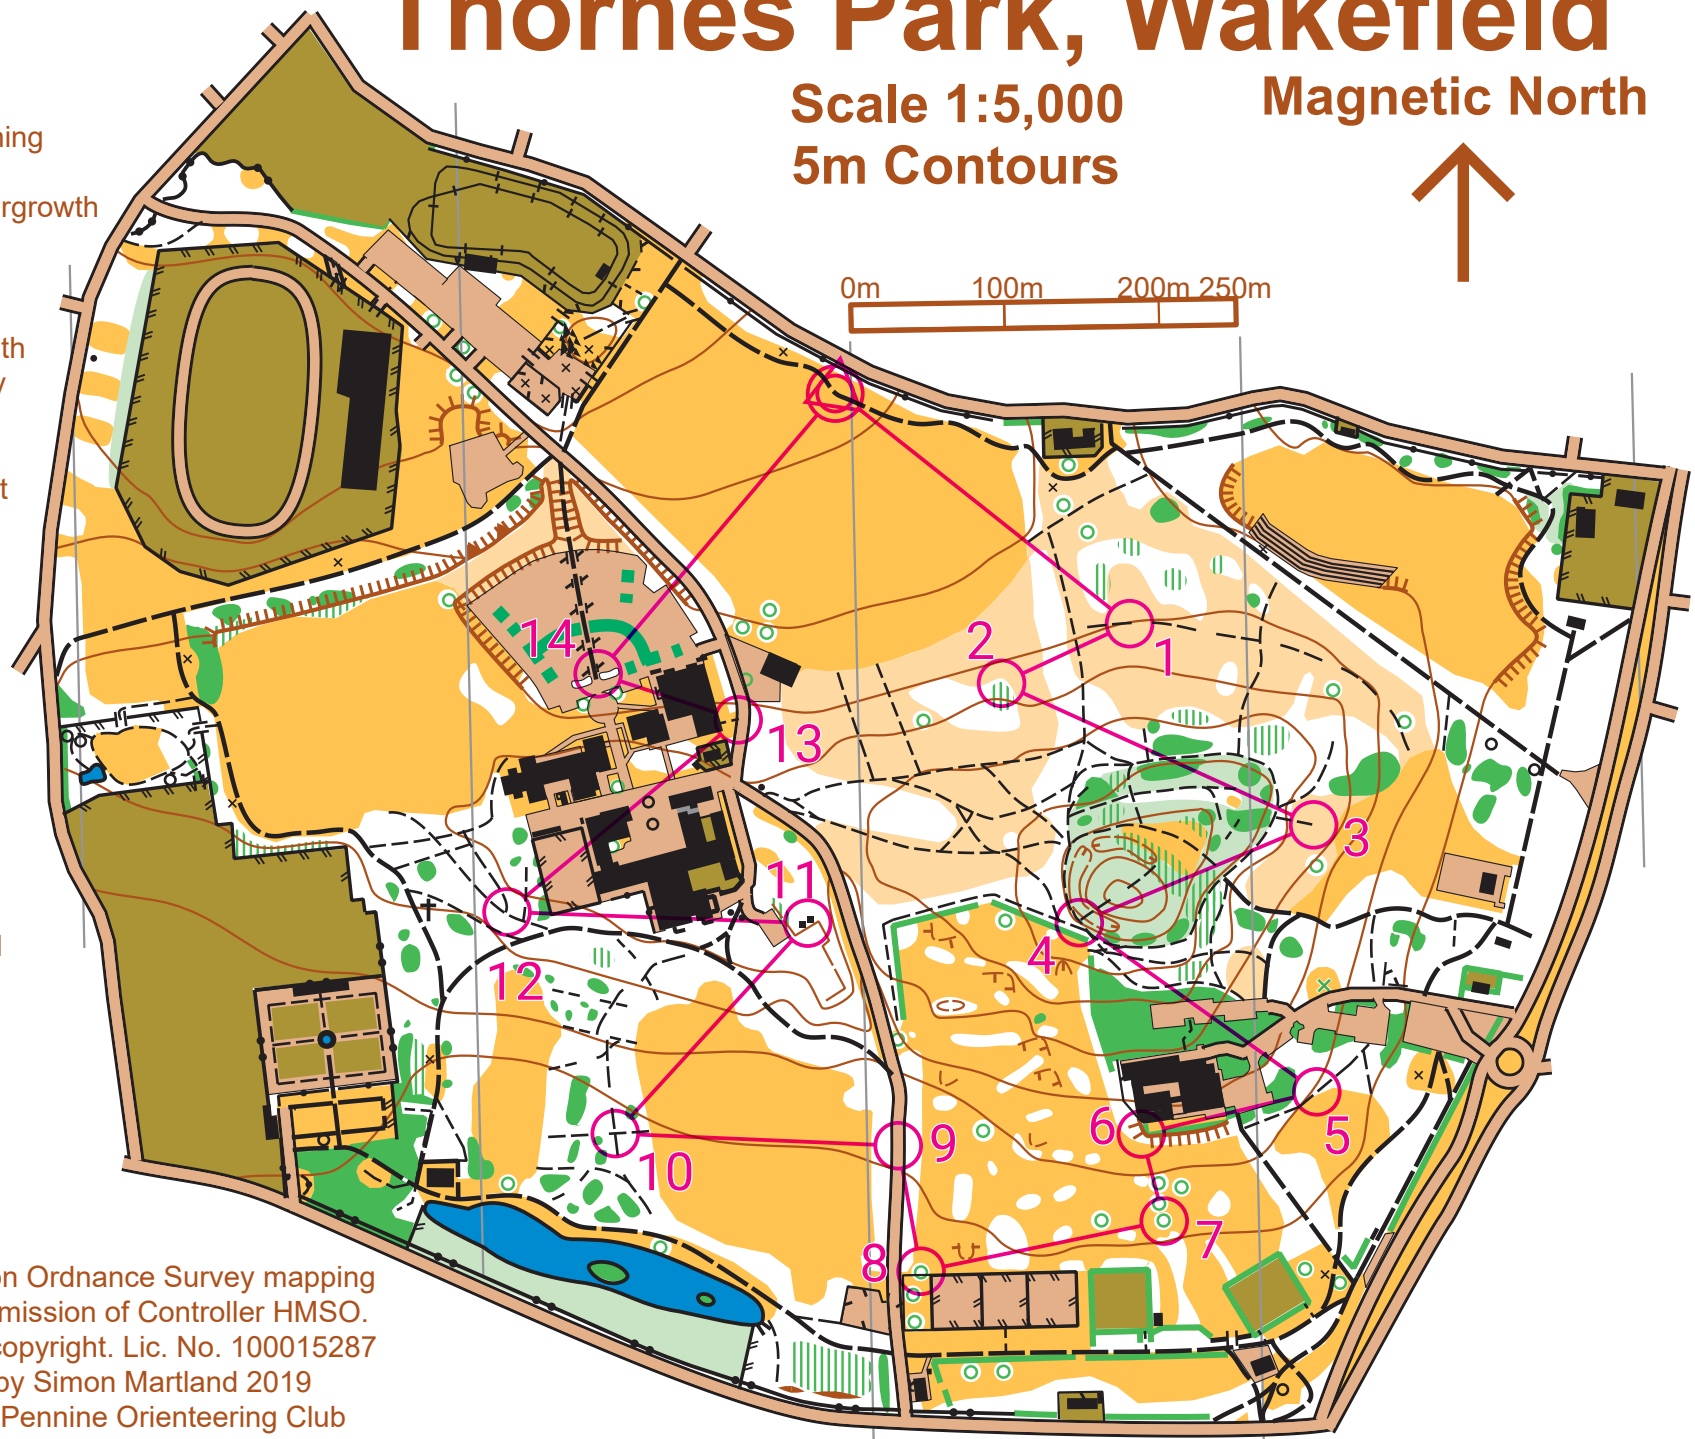

# Thornes Park, Wakefield

Scale 1:5,000  
5m Contours

Magnetic North

Thornes Park		
Christmas Tree	2.5 km	65 m
PIN 9731		
		Start: Path bend
1	40	Path
2	31	Thicket, N. Edge
3	41	Path, E. End
4	33	NW. Path Junction
5	42	Path
6	43	Earth bank, SW. Foot
7	44	S. Single Tree
8	45	Single Tree
9	46	Road
10	36	Path crossing
11	47	Between Boulders
12	48	Path Junction
13	39	Road/Path Junction
14	49	E. Fence, S. End
Navigate 240 m to Finish		

Based on Ordnance Survey mapping with permission of Controller HMSO. Crown copyright. Lic. No. 100015287  
Survey by Simon Martland 2019  
© East Pennine Orienteering Club